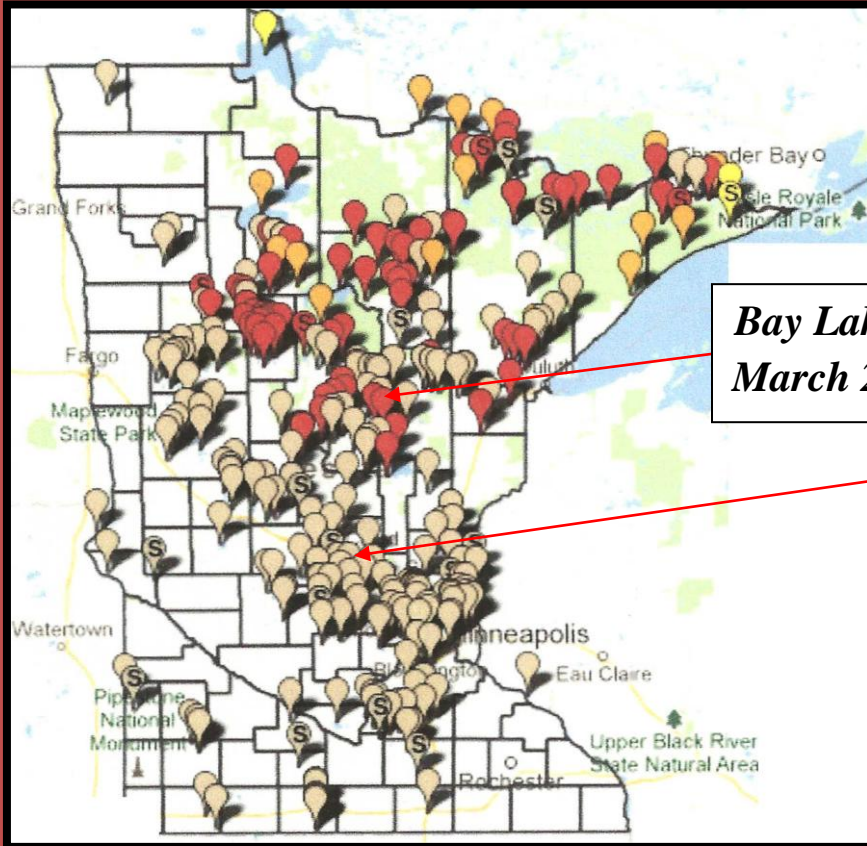

2012 Lake Ice Out Dates

**Bay Lake
March 26**

*ice out
March 25
to 31*

*ice out
before
March 25*

**A 46 day
difference!**

2013 Lake Ice Out Dates

**Bay Lake
May 11**

*ice out
May 6 to
May 12*

*ice out
April 29
to May
5*

Note: These maps are from an interesting DNR web page. Go to:
http://www.dnr.state.mn.us/ice_out/index.html?year=2013 to see much more.
(Please scroll down)

Historical Records For Bay Lake

Chronological

Year	Ice Out Date
1977	14-Apr
1978	24-Apr
1979	2-May
1980	22-Apr
1981	6-Apr
1982	26-Apr
1983	25-Apr
1984	17-Apr
1985	20-Apr
1986	15-Apr
1987	6-Apr
1988	16-Apr
1989	24-Apr
1990	21-Apr
1991	13-Apr
1992	17-Apr
1993	22-Apr
1994	19-Apr
1995	26-Apr
1996	1-May
1997	23-Apr
1998	7-Apr
1999	12-Apr
2000	30-Mar
2001	26-Apr
2002	18-Apr
2003	15-Apr
2004	15-Apr
2005	13-Apr
2006	9-Apr
2007	20-Apr
2008	3-May
2009	21-Apr
2010	2-Apr
2011	24-Apr
2012	26-Mar
2013	11-May

Earliest To Latest

Year	Ice Out Date
2012	26-Mar
2000	30-Mar
2010	2-Apr
1981	6-Apr
1987	6-Apr
1998	7-Apr
2006	9-Apr
1999	12-Apr
1991	13-Apr
2005	13-Apr
1977	14-Apr
1986	15-Apr
2003	15-Apr
2004	15-Apr
1988	16-Apr
1984	17-Apr
1992	17-Apr
2002	18-Apr
1994	19-Apr
1985	20-Apr
2007	20-Apr
1990	21-Apr
2009	21-Apr
1980	22-Apr
1993	22-Apr
1997	23-Apr
1978	24-Apr
1989	24-Apr
2011	24-Apr
1983	25-Apr
1982	26-Apr
1995	26-Apr
2001	26-Apr
1996	1-May
1979	2-May
2008	3-May
2013	11-May