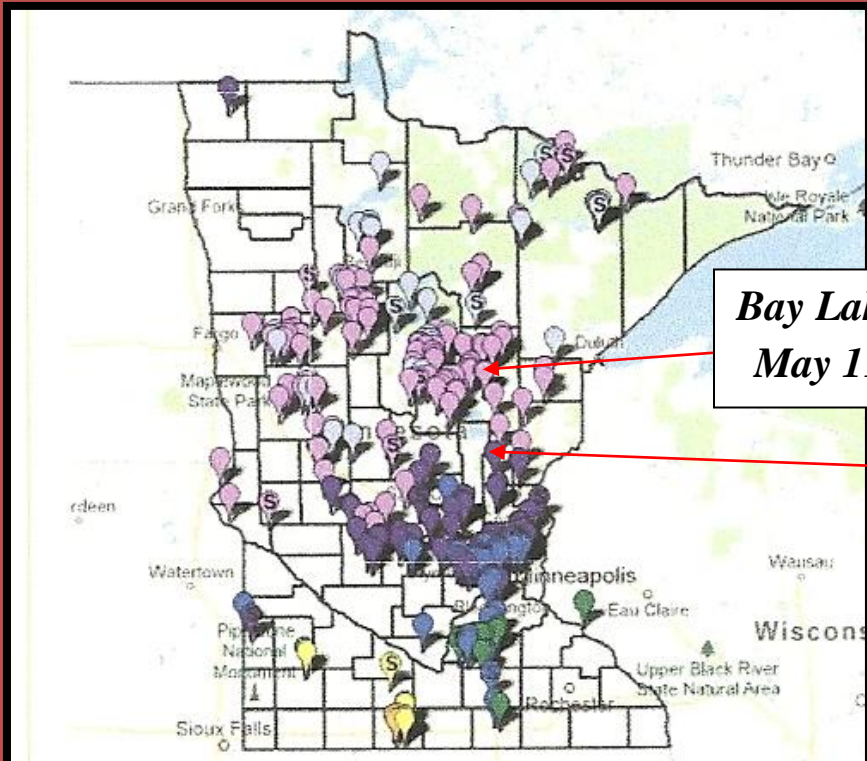

2012 Lake Ice Out Dates

**Bay Lake
March 26**

*ice out
March 25
to 31*

*ice out
before
March 25*

**A 46 day
difference!**

2013 Lake Ice Out Dates

**Bay Lake
May 11**

*ice out
May 6 to
May 12*

*ice out
April 29
to May
5*

Note: These maps are from an interesting DNR web page. Go to:
http://www.dnr.state.mn.us/ice_out/index.html?year=2013 to see much more.
(Please scroll down)

Historical Records For Bay Lake

Chronological

Year	Ice Out Date
1977	14-Apr
1978	24-Apr
1979	2-May
1980	22-Apr
1981	6-Apr
1982	26-Apr
1983	25-Apr
1984	17-Apr
1985	20-Apr
1986	15-Apr
1987	6-Apr
1988	16-Apr
1989	24-Apr
1990	21-Apr
1991	13-Apr
1992	17-Apr
1993	22-Apr
1994	19-Apr
1995	26-Apr
1996	1-May
1997	23-Apr
1998	7-Apr
1999	12-Apr
2000	30-Mar
2001	26-Apr
2002	18-Apr
2003	15-Apr
2004	15-Apr
2005	13-Apr
2006	9-Apr
2007	20-Apr
2008	3-May
2009	21-Apr
2010	2-Apr
2011	24-Apr
2012	26-Mar
2013	11-May